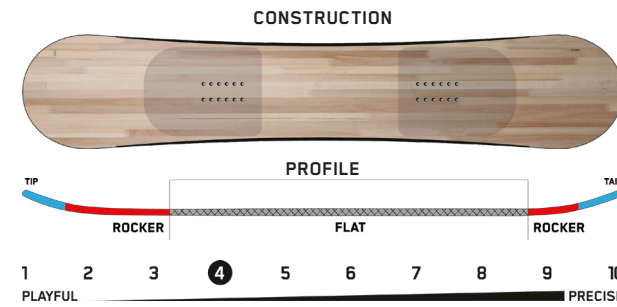

SIZE CM	EFF. EDGE CM	TIP/WAIST/TAIL	SIDECUT M	STANCE IN	SETACK IN	WT RANGE LB	WT RANGE KG
152	119	29.0-24.7-29.0	8.00	21"	0.75"	120-200+	54-91+
155	122	29.3-24.9-29.3	8.10	21"	0.75"	120-200+	54-91+
158	124	29.7-25.1-29.7	8.20	22"	0.75"	130-210+	59-95+
156W	122	30.6-26.2-30.6	8.10	21"	0.75"	130-210+	59-95+
159W	127	31.3-26.5-31.3	8.20	22"	0.75"	130-220+	59-100+
163W	130	31.7-26.8-31.7	8.30	23"	0.75"	140-230+	64-104+