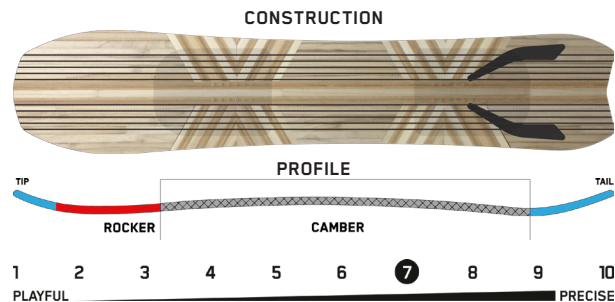

LEON GÜTL

CAMILLE ARMAND

CALEY VANULAR

BOTAND FRICZ

EXCAVATOR

Terrain: Powder, Groomers, Resort
Riding Style: Confident Carving and Pow
Ability Level: Intermediate to Expert

TECH

SnoPhobic Topsheet - Textured snow-shedding top sheet technology.
ICG™ 10 Carbon Fiberglass - Biaxial fiberglass weave w/ 10 integrated carbon stringers
S1 Core - Renewable, durable, and responsibly sourced - 5 Year Warranty
Carbon Power Fork™ - Twin carbon inlays in the the tail of the board for aggressive response.
Volume Shift™ - Size down 4-6cm from your usual snowboard length.
Wax-Infused Sintered 4001 Base - Hard, resilient, and ultra-fast. Wax infused for premium glide

KEY FEATURES

Directional Camber Profile, S1 Core, ICG™ 10 Biax Glass, Carbon Power Fork, Wax-Infused Sintered 4001 Base, 2x4 Inserts

SIZE CM	EFF. EDGE CM	TIP/WAIST/TAIL	SIDECUT M	STANCE IN	SETACK IN	WT RANGE LB	WT RANGE KG
142	104	29.9-25.0-27.9	5.5/6.5	19"	0.75"	90-160+	41-73+
146	108	30.5-25.4-28.5	5.7/6.7	19"	0.75"	90-160+	41-73+
150	111	31.3-26.0-29.3	5.9/6.9	20"	0.75"	120-190+	54-86+
154	115	31.8-26.4-29.8	6.1/7.1	21"	0.75"	120-190+	54-86+
158	118	32.4-26.8-30.4	6.3/7.3	22"	0.75"	130-210+	59-95+
162	122	32.7-27.0-30.7	6.5/7.5	23"	0.75"	130-210+	59-95+

MANIFEST

Terrain: Powder, Groomers, Sidecountry, Resort
Riding Style: Big Mountain Freestyle/Freeride
Ability Level: Intermediate to Expert

TECH

ICG™ 20 Triax Carbon Fiberglass - Triaxial fiberglass weave w/ 20 integrated carbon stringers.
Carbon DarkWeb™ - Increased board response and stability and adds pop to tip and tail.
A1 Core - Lightweight, snappy, durable, and responsibly sourced - 5 Year Warranty.
Sintered 4000 Base - Soaks up wax for premium glide while remaining supremely durable.