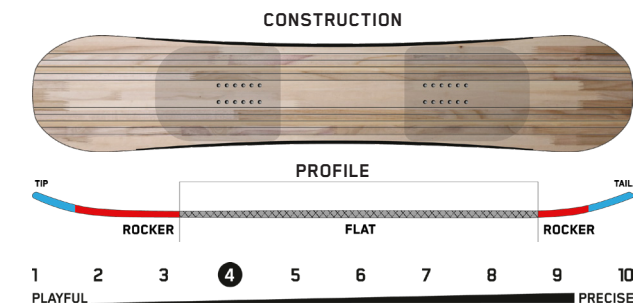

SIZE CM	EFF. EDGE CM	TIP/WAIST/TAIL	SIDECUT M	STANCE IN	SETACK IN	WT RANGE LB	WT RANGE KG
138	108	27.5-23.7-27.5	7.10	18"	0.75"	90-160+	41-73+
142	111	27.9-23.9-27.9	7.30	19"	0.75"	90-160+	41-73+
146	112	28.4-24.1-28.4	7.40	19"	0.75"	100-170+	45-77+
149	114	28.4-24.2-28.4	7.50	20"	0.75"	100-170+	45-77+

RENTAL

Terrain: Powder, Groomers, Resort
Riding Style: All-Mountain
Ability Level: Beginner to Intermediate