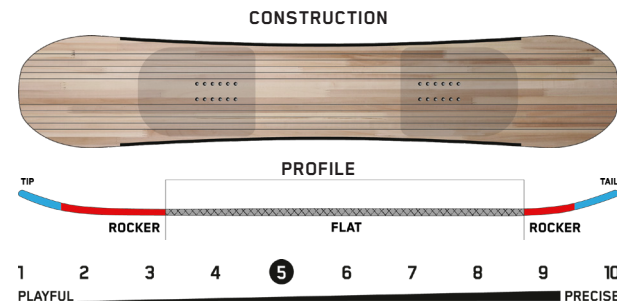

SIZE CM	EFF. EDGE CM	TIP/WAIST/TAIL	SIDECUT M	STANCE IN	SETACK IN	WT RANGE LB	WT RANGE KG
150	117	28.2-24.2-28.2	7.50	20"	0.75"	110-180+	50-82+
153	117	28.6-24.5-28.6	7.90	21"	0.75"	120-190+	54-86+
156	119	28.7-24.7-28.7	8.00	22"	0.75"	120-190+	54-86+
159	122	29.1-24.9-29.1	8.10	22"	0.75"	130-200+	59-91+
162	125	29.5-25.1-29.5	8.20	23"	0.75"	130-220+	59-100+
157W	119	30.3-26.3-30.3	8.00	22"	0.75"	130-220+	59-100+
160W	122	30.7-26.3-30.7	8.10	22"	0.75"	130-220+	59-100+
164W	127	31.3-26.6-31.3	8.20	23"	0.75"	140-230+	64-104+