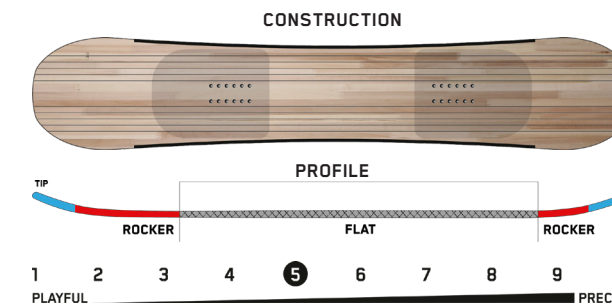

KEY FEATURES

Directional Combination Camber Profile, BAP Core, ICG™ 10 Biax Glass with Carbon, Sintered 4000 Base, 2x4 Inserts

SIZE CM	EFF. EDGE CM	TIP/WAIST/TAIL	SIDECUT M	STANCE IN	SETBACK IN	WT RANGE LB	WT RANGE KG
149	113	28.2-24.1-28.2	7.25	19"	0.5"	90 - 160+	41 - 73+
152	116	28.5-24.4-28.5	7.50	20"	0.5"	110 - 180+	50 - 82+
155	118	28.9-24.7-28.9	7.70	21"	0.5"	120 - 190+	54 - 86+
157	119	29.1-24.9-29.1	7.80	21"	0.5"	120 - 190+	54 - 86+
157W	119	29.9-25.7-29.9	7.80	20"	0.5"	110 - 180+	50 - 82+
159	122	29.5-25.1-29.5	7.90	22"	0.5"	130 - 220+	59 - 100+
159W	122	30.3-25.9-30.3	7.90	22"	0.5"	130 - 220+	59 - 100+
162	123	29.7-25.4-29.7	8.10	23"	0.5"	140 - 230+	64 - 104+
162W	123	30.5-26.2-30.5	8.10	23"	0.5"	140 - 230+	64 - 104+
165W	126	31.0-26.6-31.0	8.30	23"	0.5"	140 - 230+	64 - 104+

GATEWAY RENTAL

Terrain: Powder, Groomers, Resort
Riding Style: All-Mountain
Ability Level: Beginner to Intermediate

TECH

Aspen Core - Single species wood core provides consistent flex pattern, durability, and snap.
ICG™ 10 Biax Carbon Fiberglass - Biaxial fiberglass weave w/ 10 integrated carbon stringers.
Extruded 2000 Base - Durable, fast, and resilient without the need for extra maintenance.

KEY FEATURES

Directional Rocker Profile, Aspen Core, ICG™ 10 Biax Glass, Extruded 2000 Base, 2x4 Inserts

SIZE CM	EFF. EDGE CM	TIP/WAIST/TAIL	SIDECUT M	STANCE IN	SETBACK IN	WT RANGE LB	WT RANGE KG
153	117	28.6-24.5-28.6	7.90	21"	0.75"	120-190+	54-86+
156	119	28.7-24.7-28.7	8.00	22"	0.75"	120-190+	54-86+
159	122	29.1-24.9-29.1	8.10	22"	0.75"	130-200+	59-91+
160W	122	30.7-26.3-30.7	8.10	22"	0.75"	130-220+	59-100+
164W	127	31.3-26.6-31.3	8.20	23"	0.75"	140-230+	64-104+