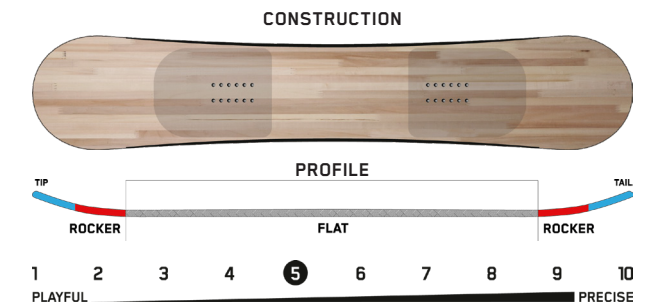

SIZE CM	EFF. EDGE CM	TIP/WAIST/TAIL	SIDECUT M	STANCE IN	SETACK IN	WT RANGE LB	WT RANGE KG
110	85	25.0-21.7-25.0	5.00	13"	CENTERED	<120	<55
120	95	26.2-22.4-26.2	5.50	14"	CENTERED	<120	<55
130	106	27.1-23.0-27.1	6.00	15"	CENTERED	<130	<60
140	112	27.2-23.3-27.2	6.80	18.5"	CENTERED	90-160+	41-73+
145	114	27.5-23.4-27.5	7.00	19"	CENTERED	90-160+	41-73+
150	117	28.2-24.4-28.2	7.80	21"	CENTERED	100-170+	45-77+
155	119	28.8-24.7-28.8	8.00	21"	CENTERED	110-190+	50-86+
160	124	29.5-25.1-29.5	8.50	22"	CENTERED	130-220+	59-100+
157W	119	30.1-26.0-30.1	8.20	22"	CENTERED	130-210+	59-95+
161W	122	30.5-26.3-30.5	8.50	22"	CENTERED	130-220+	59-100+
165W	127	31.1-26.6-31.1	8.80	23"	CENTERED	130-220+	59-100+

MAYSIS RENTAL

Terrain: Powder, Groomers, Sidecountry, Resort
Riding Style: All-Mountain
Ability Level: Intermediate to Advanced