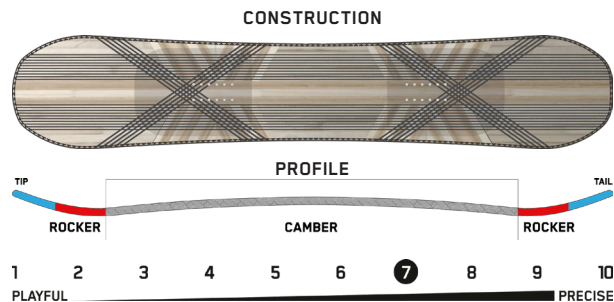

KEY FEATURES

Directional Camber Profile, S1 Core, ICG™ 10 Biax Glass, Carbon Power Fork, Wax-Infused Sintered 4001 Base, 2x4 Inserts

SIZE CM	EFF. EDGE CM	TIP/WAIST/TAIL	SIDECUT M	STANCE IN	SETACK IN	WT RANGE LB	WT RANGE KG
142	104	29.9-25.0-27.9	5.5/6.5	19"	0.75"	90-160+	41-73+
146	108	30.5-25.4-28.5	5.7/6.7	19"	0.75"	90-160+	41-73+
150	111	31.3-26.0-29.3	5.9/6.9	20"	0.75"	120-190+	54-86+
154	115	31.8-26.4-29.8	6.1/7.1	21"	0.75"	120-190+	54-86+
158	118	32.4-26.8-30.4	6.3/7.3	22"	0.75"	130-210+	59-95+
162	122	32.7-27.0-30.7	6.5/7.5	23"	0.75"	130-210+	59-95+

MANIFEST

Terrain: Powder, Groomers, Sidecountry, Resort
Riding Style: Big Mountain Freestyle/Freeride
Ability Level: Intermediate to Expert

TECH

ICG™ 20 Triax Carbon Fiberglass - Triaxial fiberglass weave w/ 20 integrated carbon stringers.
Carbon DarkWeb™ - Increased board response and stability and adds pop to tip and tail.
A1 Core - Lightweight, snappy, durable, and responsibly sourced - 5 Year Warranty.
Sintered 4000 Base - Soaks up wax for premium glide while remaining supremely durable.

KEY FEATURES

Directional Combination Camber Profile, A1 Core, ICG™ 20 Triax Glass, Carbon DarkWeb™, Sintered 4000 Base, 2x4 Inserts

SIZE CM	EFF. EDGE CM	TIP/WAIST/TAIL	SIDECUT M	STANCE IN	SETACK IN	WT RANGE LB	WT RANGE KG
144	108	28.3-24.0-28.3	8.2/6.1/8.2	19"	0.50"	90-160+	41-73+
147	111	28.6-24.3-28.6	8.4/6.3/8.4	19"	0.50"	90-160+	41-73+
150	113	29.0-24.6-29.0	8.6/6.5/8.6	20"	0.50"	120-190+	54-86+
153	116	29.5-25.0-29.5	8.8/6.7/8.8	21"	0.50"	120-190+	54-86+
156	118	29.8-25.3-29.8	9.0/6.9/9.0	21"	0.50"	120-190+	54-86+
157W	118	30.6-26.1-30.6	9.0/6.9/9.0	21"	0.50"	120-190+	54-86+
159	121	30.1-25.5-30.1	9.2/7.1/9.2	22"	0.50"	130-210+	59-95+
160W	121	30.9-26.3-30.9	9.2/7.1/9.2	22"	0.50"	130-210+	59-95+
162	123	30.5-25.8-30.5	9.4/7.3/9.4	23"	0.50"	140-230+	64-104+
164W	124	31.2-26.5-31.2	9.5/7.4/9.5	23"	0.50"	140-230+	64-104+