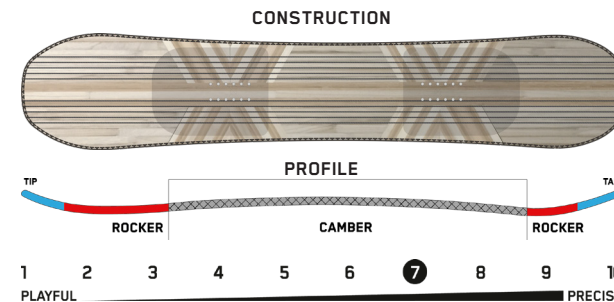

KEY FEATURES

Directional Camber Profile, S1 Core, ICG™ 10 Biax Glass with Carbon, Carbon Torque Forks™, Sintered 4000 Base, 2x4 Inserts

SIZE CM	EFF. EDGE CM	TIP/WAIST/TAIL	SIDECUT M	STANCE IN	SETACK IN	WT RANGE LB	WT RANGE KG
151	114	30.1-25.4-29.1	7.55	21"	0.75"	110-180+	50-82+
154	117	30.5-25.7-29.5	7.70	21"	0.75"	120-190+	54-86+
157	119	30.9-26.0-29.9	7.86	22"	0.75"	120-200+	54-91+
160	122	31.3-26.3-30.3	8.02	22"	0.75"	130-210+	59-95+
163	124	31.7-26.6-30.7	8.18	23"	0.75"	140-230+	64-104+

PASSPORT

Terrain: Powder, Groomers, Sidecountry, Resort
Riding Style: All-Mountain Freeride
Ability Level: Intermediate to Advanced

TECH

ICG™ 10 Triax Carbon Fiberglass - Triaxial fiberglass weave w/10 integrated carbon stringers.
A1 Core - Lightweight, snappy, durable, and responsibly sourced - 5 Year Warranty.
Sintered 4000 Base - Soaks up wax for premium glide while remaining supremely durable.

KEY FEATURES

Directional Combination Camber Profile, A1 Core, ICG™ 10 Triax Glass, Sintered 4000 Base, 2x4 Inserts

SIZE CM	EFF. EDGE CM	TIP/WAIST/TAIL	SIDECUT M	STANCE IN	SETACK IN	WT RANGE LB	WT RANGE KG
146	109	28.8-24.3-28.0	5.3/7.3/4.8	19"	0.75"	90 - 160+	41 - 73+
149	112	29.2-24.6-28.4	5.5/7.5/5.0	19"	0.75"	90 - 160+	41 - 73+
151	113	29.4-24.8-28.6	5.6/7.6/5.1	20"	0.75"	120 - 190+	54 - 86+
151W	113	30.0-25.4-29.2	5.6/7.6/5.1	20"	0.75"	120 - 190+	54 - 86+
154	116	29.9-25.2-29.1	5.8/7.8/5.3	21"	0.75"	120 - 190+	54 - 86+
154W	116	30.7-26.0-29.9	5.8/7.8/5.3	21"	0.75"	120 - 190+	54 - 86+
157	118	30.3-25.5-29.5	6.0/8.0/5.5	21"	0.75"	120 - 190+	54 - 86+
157W	118	31.1-26.3-31.1	6.0/8.0/5.5	21"	0.75"	120 - 190+	54 - 86+
159W	121	31.4-26.6-30.6	6.2/8.2/5.7	22"	0.75"	130 - 210+	59 - 95+
160	121	30.6-25.8-29.8	6.2/8.2/5.7	22"	0.75"	130 - 210+	59 - 95+
162W	123	31.8-26.9-31.0	6.4/8.4/5.9	23"	0.75"	140 - 230+	64 - 104+
163	123	31.0-26.1-30.2	6.4/8.4/5.9	23"	0.75"	140 - 230+	64 - 104+