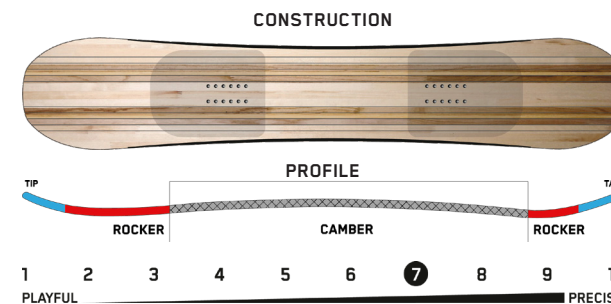

SIZE CM	EFF. EDGE CM	TIP/WAIST/TAIL	SIDECUT M	STANCE IN	SETBACK IN	WT RANGE LB	WT RANGE KG
149	113	28.2-24.1-28.2	7.25	19"	0.5"	90 - 160+	41 - 73+
152	116	28.5-24.4-28.5	7.50	20"	0.5"	110 - 180+	50 - 82+
155	118	28.9-24.7-28.9	7.70	21"	0.5"	120 - 190+	54 - 86+
157	119	29.1-24.9-29.1	7.80	21"	0.5"	120 - 190+	54 - 86+
157W	119	29.9-25.7-29.9	7.80	20"	0.5"	110 - 180+	50 - 82+
159	122	29.5-25.1-29.5	7.90	22"	0.5"	130 - 220+	59 - 100+
159W	122	30.3-25.9-30.3	7.90	22"	0.5"	130 - 220+	59 - 100+
162	123	29.7-25.4-29.7	8.10	23"	0.5"	140 - 230+	64 - 104+
162W	123	30.5-26.2-30.5	8.10	23"	0.5"	140 - 230+	64 - 104+
165W	126	31.0-26.6-31.0	8.30	23"	0.5"	140 - 230+	64 - 104+

GATEWAY RENTAL

Terrain: Powder, Groomers, Resort
Riding Style: All-Mountain
Ability Level: Beginner to Intermediate