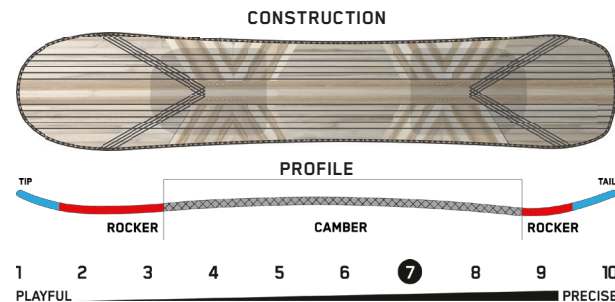

KEY FEATURES

Directional Combination Camber Profile, A1 Core, ICG™ 20 Triax Glass, Carbon DarkWeb™, Sintered 4000 Base, 2x4 Inserts

SIZE CM	EFF. EDGE CM	TIP/WAIST/TAIL	SIDECUT M	STANCE IN	SETACK IN	WT RANGE LB	WT RANGE KG
144	108	28.3-24.0-28.3	8.2/6.1/8.2	19"	0.50"	90-160+	41-73+
147	111	28.6-24.3-28.6	8.4/6.3/8.4	19"	0.50"	90-160+	41-73+
150	113	29.0-24.6-29.0	8.6/6.5/8.6	20"	0.50"	120-190+	54-86+
153	116	29.5-25.0-29.5	8.8/6.7/8.8	21"	0.50"	120-190+	54-86+
156	118	29.8-25.3-29.8	9.0/6.9/9.0	21"	0.50"	120-190+	54-86+
157W	118	30.6-26.1-30.6	9.0/6.9/9.0	21"	0.50"	120-190+	54-86+
159	121	30.1-25.5-30.1	9.2/7.1/9.2	22"	0.50"	130-210+	59-95+
160W	121	30.9-26.3-30.9	9.2/7.1/9.2	22"	0.50"	130-210+	59-95+
162	123	30.5-25.8-30.5	9.4/7.3/9.4	23"	0.50"	140-230+	64-104+
164W	124	31.2-26.5-31.2	9.5/7.4/9.5	23"	0.50"	140-230+	64-104+

INSTRUMENT

Terrain: Powder, Groomers, Resort
Riding Style: All-Mountain Freeride and Carving
Ability Level: Intermediate to Advanced

TECH

ICG™ 10 Biax Carbon Fiberglass - Biaxial fiberglass weave w/ 10 integrated carbon stringers.
Carbon Torque Forks™ - Carbon stringers from inserts to contact points for responsiveness.
S1 Core - Renewable, durable, and responsibly sourced - 5 Year Warranty
Sintered 4000 Base - Soaks up wax for premium glide while remaining supremely durable.
Volume Shift™ - Size down 3-5cm from your usual snowboard length.

KEY FEATURES

Directional Camber Profile, S1 Core, ICG™ 10 Biax Glass with Carbon, Carbon Torque Forks™, Sintered 4000 Base, 2x4 Inserts

SIZE CM	EFF. EDGE CM	TIP/WAIST/TAIL	SIDECUT M	STANCE IN	SETACK IN	WT RANGE LB	WT RANGE KG
151	114	30.1-25.4-29.1	7.55	21"	0.75"	110-180+	50-82+
154	117	30.5-25.7-29.5	7.70	21"	0.75"	120-190+	54-86+
157	119	30.9-26.0-29.9	7.86	22"	0.75"	120-200+	54-91+
160	122	31.3-26.3-30.3	8.02	22"	0.75"	130-210+	59-95+
163	124	31.7-26.6-30.7	8.18	23"	0.75"	140-230+	64-104+