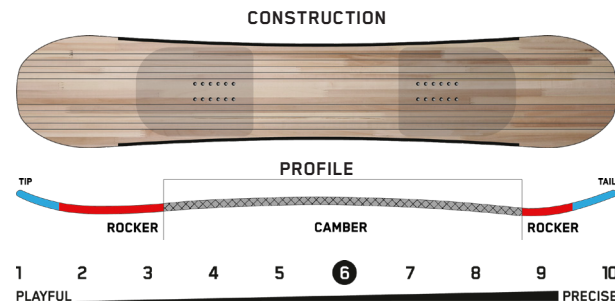

SIZE CM	EFF. EDGE CM	TIP/WAIST/TAIL	SIDECUT M	STANCE IN	SETACK IN	WT RANGE LB	WT RANGE KG
150	117	28.2-24.2-28.2	7.50	20"	0.75"	110-180+	50-82+
153	117	28.6-24.5-28.6	7.90	21"	0.75"	120-190+	54-86+
156	119	28.7-24.7-28.7	8.00	22"	0.75"	120-190+	54-86+
159	122	29.1-24.9-29.1	8.10	22"	0.75"	130-200+	59-91+
162	125	29.5-25.1-29.5	8.20	23"	0.75"	130-220+	59-100+
157W	119	30.3-26.3-30.3	8.00	22"	0.75"	130-220+	59-100+
160W	122	30.7-26.3-30.7	8.10	22"	0.75"	130-220+	59-100+
164W	127	31.3-26.6-31.3	8.20	23"	0.75"	140-230+	64-104+

GATEWAY

Terrain: Powder, Groomers, Resort
Riding Style: All-Mountain
Ability Level: Beginner to Intermediate