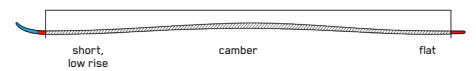

ROCKER PROFILE | SPEED ROCKER

SIZES (CM):	156, 163, 170, 177, 184
DIMENSIONS (MM):	123 - 78 - 109
ROCKER:	Speed Rocker
RADIUS (M):	17.8 @ 177
CORE:	Aspen Micro Block
BINDING:	Marker MXC 12 TCx Light Quicklik