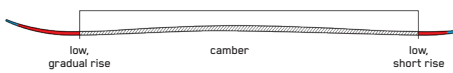

ROCKER PROFILE | N/A

SIZES (CM):	76, 88, 100, 112, 124, 136
DIMENSIONS (MM):	96 - 70 - 86
ROCKER:	N/A
RADIUS (M):	7 @ 100
CORE:	Composite