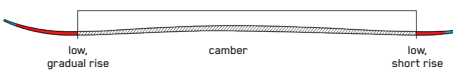

ROCKER PROFILE | N/A

SIZES (CM):	76, 88, 100, 112, 124, 136
DIMENSIONS (MM):	96 - 70 - 86
ROCKER:	N/A
RADIUS (M):	7 @ 100
CORE:	Composite

LUVBUG

Look no further for a one-stop kids ski you can trust to get your little one hooked. Strap them in to the Indy for their first days on the slopes.