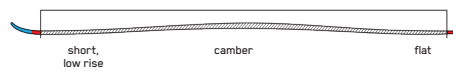

ROCKER PROFILE | SPEED ROCKER

SIZES (CM):	163, 170, 177, 184
DIMENSIONS (MM):	125 - 82 - 111
ROCKER:	Speed Rocker
RADIUS (M):	18.4 @ 177
CORE:	Aspen Micro Block
BINDING:	Marker MXCELL 12 TCx Quicklik

DISRUPTION 78Ti

Strung up with our revolutionary Dark Matter Damping and Titanal I-Beam construction, the Disruption 78Ti can arc like nothing you've ever experienced. In line with the rest of the Disruption collection, these are made for downhill charging, with maximum control and maneuverability.