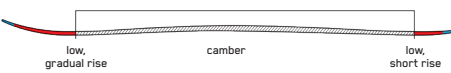

ROCKER PROFILE | ALL-TERRAIN ROCKER

SIZES (CM):	156, 163, 170, 177
DIMENSIONS (MM):	128 - 85 - 116
ROCKER:	All-Terrain Rocker
RADIUS (M):	13.1 @ 170
CORE:	Aspen Micro Block

MINDBENDER 116C W

At the widest waist width in the Mindbender Collection, we tasked our engineers with perfecting a versatile powder crusher that our consumers have always wanted - and born was the 116C W. It's versatile enough to take on the burliest of lines while remaining maneuverable and playful in powder - the ultimate secret weapon for any steep and deep descent.