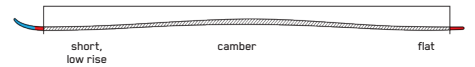

ROCKER PROFILE | SPEED ROCKER

SIZES (CM):	155, 160, 165, 170
DIMENSIONS (MM):	125 - 72 - 107
ROCKER:	Speed Rocker
RADIUS (M):	13.6 @ 165
CORE:	Aspen Micro Block
BINDING:	Marker MXC 12 TCx Light Quiklik