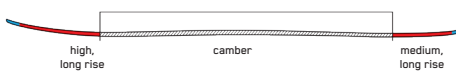

ROCKER PROFILE | POWDER ROCKER

SIZES (CM):	163, 170, 177
DIMENSIONS (MM):	143 - 116 - 132
ROCKER:	All-Terrain Rocker
RADIUS (M):	18 @ 170
CORE:	Aspen Micro Block

MINDBENDER 106C W

Every skier needs that one set-up that can handle it all and rip despite varying forecasts. That's why we built the women's-specific Mindbender 106C W. The 106C features a mid-fat waist and a lightweight Aspen Micro Block core, the perfect combination of float and fun. These skis are stable despite their lighter construction and maintain complete maneuverability.