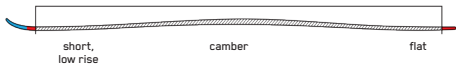

ROCKER PROFILE | SPEED ROCKER

SIZES (CM):	177, 182, 187
DIMENSIONS (MM):	111 - 71 - 96
ROCKER:	Speed Rocker
RADIUS (M):	22.3 @ 182
CORE:	Aspen Micro Block
BINDING:	Marker Xcomp 16 Race

DISRUPTION MTi

The Disruption MTi is another hard charger from the Disruption collection. Equipped with a medium-length turn radius and Titanal I-Beam construction, these MTis deliver precision and stability throughout the entire turn.