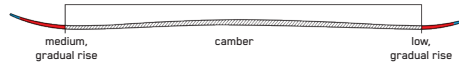

KEY FEATURES

Duracap

CONSTRUCTION

TIP CONSTRUCTION TAIL

ROCKER PROFILE | CATCH FREE ROCKER

SIZES (CM):	76, 88, 100, 112, 124
DIMENSIONS (MM):	96 - 70 - 86
ROCKER:	Catch Free Rocker
RADIUS (M):	7 @ 100
CORE:	Composite
BINDING:	Marker FDT 4.5, FDT 7.0