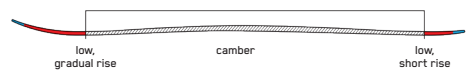

ROCKER PROFILE | ALL-TERRAIN ROCKER

SIZES (CM):	155, 162, 169, 176
DIMENSIONS (MM):	138 - 106 - 127
ROCKER:	All-Terrain Rocker
RADIUS (M):	15.7 @ 169
CORE:	Aspen Micro Block