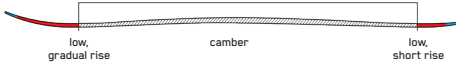

RENTAL

RENTAL
MINDBENDER RX

KEY FEATURES

Slantwall

CONSTRUCTION

TIP CONSTRUCTION TAIL

ROCKER PROFILE | ALL-TERRAIN ROCKER

SIZES (CM):	149, 156, 163, 170, 177
DIMENSIONS (MM):	128 - 85 - 116
ROCKER:	All-Terrain Rocker
RADIUS (M):	11.9 @ 162
CORE:	Aspen Veneer
BINDING:	Marker Free Ten Quicklik