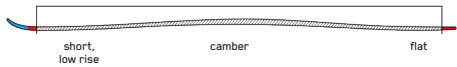

ROCKER PROFILE | SPEED ROCKER

SIZES (CM):	165, 170, 175, 180
DIMENSIONS (MM):	118 - 74 - 103
ROCKER:	Speed Rocker
RADIUS (M):	18.1 @ 175
CORE:	Aspen/Maple
BINDING:	Marker MXCELL 12 TCx Quiklik

DISRUPTION STi

The Disruption STis are for the aggressive expert skier who goes all-in on every turn and demands a rock-solid edge hold. The Disruption STi utilizes a tighter turn radius for added agility - without sacrificing speed. Its Titanal I-Beam construction runs tip to tail along the center of the ski, optimally shaped to deliver stability in every turn.