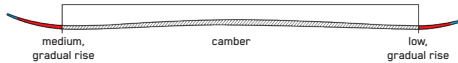

RENTAL
STRIKE

RENTAL
STRIKE JR

KEY FEATURES

Duracap

CONSTRUCTION

TIP CONSTRUCTION TAIL

ROCKER PROFILE | CATCH FREE ROCKER

SIZES (CM):	124, 136, 142, 149, 156, 163, 170, 177
DIMENSIONS (MM):	115 - 75 - 106
ROCKER:	Catch Free Rocker
RADIUS (M):	12.5 @ 156
CORE:	Composite
BINDING:	Marker M2 10 Quiklik