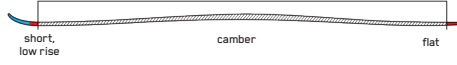

K2 SKI | 2024/2025

RENTAL
DISRUPTION SPEED RX

KEY FEATURES

Dark Matter Damping, Carbon I-Beam, Powerwall

CONSTRUCTION

TIP CONSTRUCTION TAIL

ROCKER PROFILE | SPEED ROCKER

SIZES (CM):	156, 162, 168, 174
DIMENSIONS (MM):	126 - 73 - 108
ROCKER:	Speed Rocker
RADIUS (M):	12.9 @ 162
CORE:	Aspen Veneer
BINDING:	Marker M3 10 Compact Quicklik