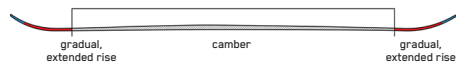

ROCKER PROFILE | ALL-TERRAIN TWIN ROCKER

SIZES (CM):	163, 170, 177, 184, 191
DIMENSIONS (MM):	134 - 102 - 127
ROCKER:	All-Terrain Twin Rocker
RADIUS (M):	17.7 @ 170
CORE:	Aspen Micro Block

KEY FEATURES

Triaxial Braid, Hybritech Sidewall, Bio Resin