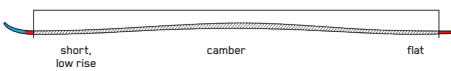

KEY FEATURES

I-Beam, Hybritech Sidewall

CONSTRUCTION

ROCKER PROFILE | SPEED ROCKER

SIZES (CM):	142, 149, 156, 163
DIMENSIONS (MM):	126 - 76 - 110
ROCKER:	Speed Rocker
RADIUS (M):	11.8 @ 156
CORE:	Aspen Light
BINDING:	Marker ERP 10 Quikclik