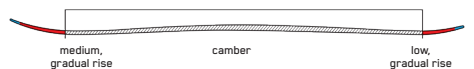

ROCKER PROFILE | CATCH FREE ROCKER

SIZES (CM):	149, 156, 163, 170, 177
DIMENSIONS (MM):	126 - 76 - 110
ROCKER:	Catch Free Rocker
RADIUS (M):	14.4 @ 170
CORE:	Composite
BINDING:	Marker M2 10 Quiklik, Marker M2 10