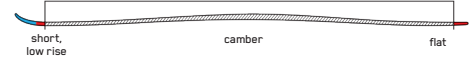

RENTAL
DISRUPTION RX

KEY FEATURES

I-Beam, Hybritech

CONSTRUCTION

TIP CONSTRUCTION TAIL

ROCKER PROFILE | SPEED ROCKER

SIZES (CM):	142, 149, 156, 163, 170, 177
DIMENSIONS (MM):	126 - 76 - 110
ROCKER:	Speed Rocker
RADIUS (M):	11.8 @ 156
CORE:	Aspen Micro Block
BINDING:	Marker M3 10 Compact Quicklik