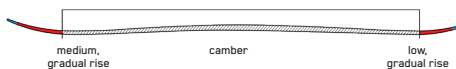

ROCKER PROFILE | CATCH FREE ROCKER

SIZES (CM):	156, 163, 170, 177
DIMENSIONS (MM):	126 - 76 - 110
ROCKER:	Catch Free Rocker
RADIUS (M):	14.4 @ 170
CORE:	Aspen Light
BINDING:	Marker M3 10 Compact Quiklik

DISRUPTION 76

Lessons are out for the winter and you're ready to start exploring the mountain on your own terms. The Disruption 76 is the ski that will take you everywhere with confidence. Its nimble and forgiving design, featuring our Catch Free Rocker profile, will keep you smiling all day long as you develop your skills.