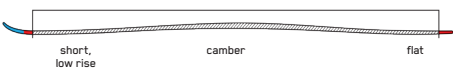

ROCKER PROFILE | SPEED ROCKER

SIZES (CM):	156, 163, 170, 177
DIMENSIONS (MM):	125 - 78 - 111
ROCKER:	Speed Rocker
RADIUS (M):	15.6 @ 177
CORE:	Aspen Micro Block
BINDING:	Marker M3 11 Compact Quiklik

DISRUPTION 76X

There comes a time to graduate from the rental line and experience the pride of ownership in your own pair of skis. The Disruption 76X is the perfect place to start. These smooth, versatile performers have all the tech you need to carve your way down the hill.