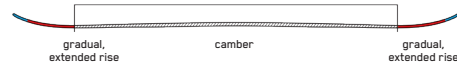

ROCKER PROFILE | ALL-TERRAIN TWIN ROCKER

SIZES (CM):	149, 159, 169, 179
DIMENSIONS (MM):	124 - 92 - 114
ROCKER:	All-Terrain Twin Rocker
RADIUS (M):	16.9 @ 169
CORE:	Aspen Micro Block