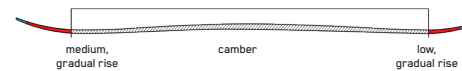

ROCKER PROFILE | CATCH FREE ROCKER